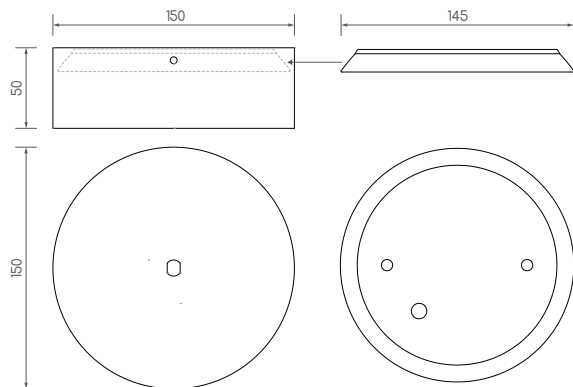

Round surface iron trim. Compatible with dali spotlights. 190mm distance between ceiling and slab is needed for holding the driver. Made-up by two pieces: fixing plate and trim. Allows to place the spotlight over ceiling, wall or floor. Dimensions: 100x10mm.

spotlight TRIM R

qbo

Embellecedor empotrado. Accesorio para proyectores. Compatible con proyectores Dali. Instalación mediante flejes de sujeción para montaje sin herramientas. Dimensiones: 75x2 mm.

Round recessed iron trim. Compatible with Dali spotlights. Fastening springs for mounting without tools are included. Dimensions: 75x2 mm.

spotlight ROSETTE 150

qbo

Plafón de superficie. Accesorio para alojar el equipo de alimentación no regulable y DALI hasta 700mA. Conformado por dos piezas: fijación y cubierta. Dimensiones: 150x50 mm.

Round surface iron rosette. Accessory to contain up to 700mA non dimmable and DALI drivers. Made-up by two pieces: fixing plate and rosette. Dimensions: 150x50 mm.