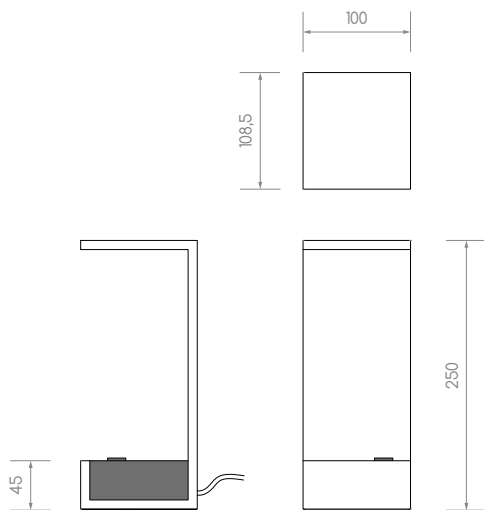

CF TABLE

Lámpara LED de mesa fabricada en aluminio, con acabado en blanco y negro. Sus reducidas dimensiones la dotan de una gran manejabilidad, a la par que su línea y acabados le otorgan una sobriedad que permite a esta luminaria encajar en cualquier tipo de ambiente.

Consta de una base que da estabilidad a la lámpara, a la vez que alberga todos los componentes eléctricos que permiten su fácil conexión a red a través de un enchufe convencional. Regulable mediante control táctil. Dimensiones 110 x 100 x 250mm.

LED table lamp made of aluminum, finished in black and white. Its small dimensions make it easy to handle, while its line and finish make it sober, allowing this luminaire to fit in any kind of environment.

It has a base that gives stability to the lamp, while housing all the electrical components that allow easy connection to the network through a conventional plug. Dimmable by touch control. Dimensions 110 x 100 x 250mm.

COD.	DESC.
QBOCFT3080	QBO CF TABLE LAMP 3000K RA80 970LM DIMMABLE WITH TOUCH SYSTEM