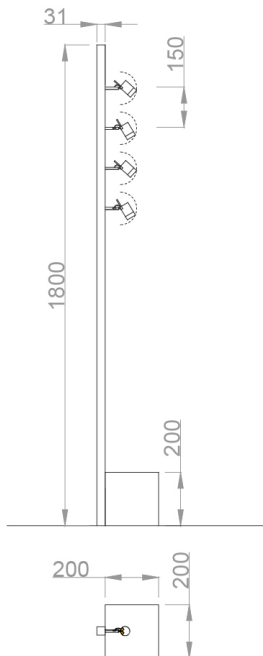

qbo **31** floor

...

31 floor

Es una luminaria con cuatro focos Ayer orientables. Cada foco puede dotar al espacio de una función concreta en función de las necesidades que se tenga. Cuenta con driver integrado.

It is a luminaire with four adjustable Ayer spotlights. Each spotlight can provide the space with a specific function depending on the needs. It has integrated driver.

qbo

reference builder

| TYPE | POWER | C. TEMP | BEAM ANG | CRI | FINISH | DIMMING |
|-------------------------|---------------|---------------|----------|----------------|-----------------|-------------|
| 31FLOOR (floor lamp) | 28 (4x 7W) | 27 (2700K) | 30° | 90 (CRI>90) | 00 (white) | D (DALI) |
| | | 30 (3000K) | | | 09 (black) | |
| | | 40 (4000K) | | | 19L (bronze) | |

Order example:

31FLOOR 28 30 30 90 00 D

31FLOOR 4x 7W 3000K 30° CRI90 white finish DALI

00

09

19L

80

31 floor