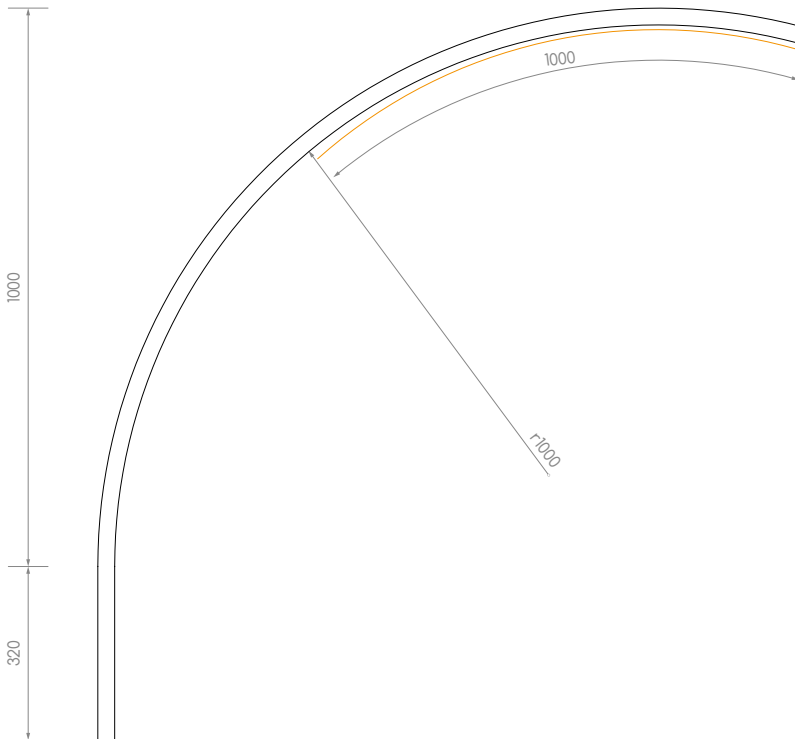

31 arco R1000

qbo

Luminaria /aplique de pared curvo, compuesta por perfil de aluminio extruido con acabado anodizado de 20 micras, difusores mate curvos con tira de led 19,2W 2700K Ra90 IP20 340lm (otras temperaturas de color y Ra bajo pedido).

Equipo remoto en versión DALI

Equipo incluido en la luminaria en versión on-off.

Curved wall luminaire, composed by: 20 micron anodized extruded aluminium profile, diffuser curve frosted with led strip 19,2W 2700k Ra 90 IP20 40lm (other color temperatures and CRI under request).

Remote driver in DALI version

Driver included inside the luminaire for on-off version.