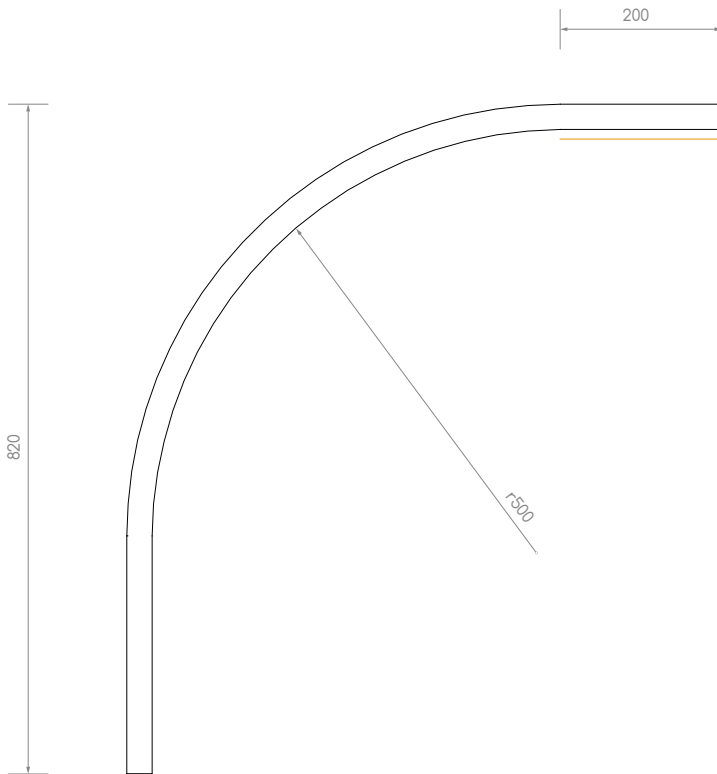

31 arco R500

qbo

Luminaria tipo aplique de pared curvo, compuesta por perfil 31x31 de aluminio extruido con acabado anodizado de 20 micras, difusores mate curvos con tira de led 19,2W 2700K Ra90 IP20 340lm (otras temperaturas de color y Ra bajo pedido).

Equipo remoto en versión DALI

Equipo incluido en la luminaria en versión on-off

Curved wall luminaire, composed by profile 31x31, 20 micron anodized extruded aluminium profile, diffuser curve frosted with led strip 19,2W 2700k Ra 90 IP20 340lm (other color temperatures and CRI under request).

Remote driver in DALI version

Driver included inside the luminaire for on-off version