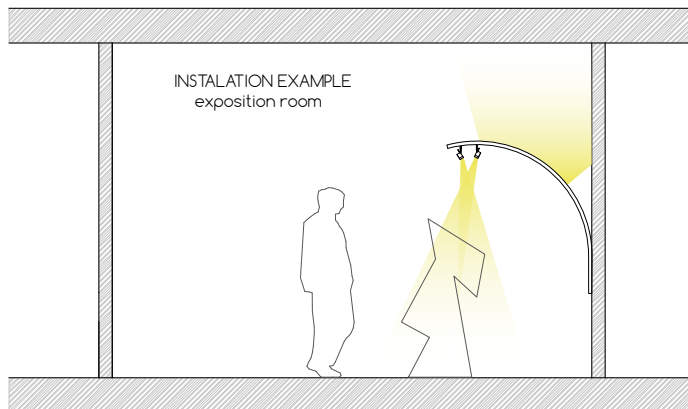

31 arco R1000+ayer micro

qbo

COD.	DESC.
31ARCOAYMC332278002.R1000	31ARCO + AYER MICRO LUMINAIRE 33,2W 2700K RA80 BRASS R1000MM
31ARCOAYMC332278002D.R1000	31ARCO + AYER MICRO LUMINAIRE 33,2W 2700K RA80 BRASS DALI R1000MM
31ARCOAYMC332278020.R1000	31ARCO + AYER MICRO LUMINAIRE 33,2W 2700K RA80 CORTEN R1000MM
31ARCOAYMC332278020D.R1000	31ARCO + AYER MICRO LUMINAIRE 33,2W 2700K RA80 CORTEN R1000MM
31ARCOAYMC332278021.R1000	31ARCO + AYER MICRO LUMINAIRE 33,2W 2700K RA80 GUNMETAL R1000MM
31ARCOAYMC3322780021R1000	31ARCO + AYER MICRO LUMINAIRE 33,2W 2700K RA80 GUNMETAL R1000MM

Diferentes acabados disponibles bajo pedido
Other finishes available on request