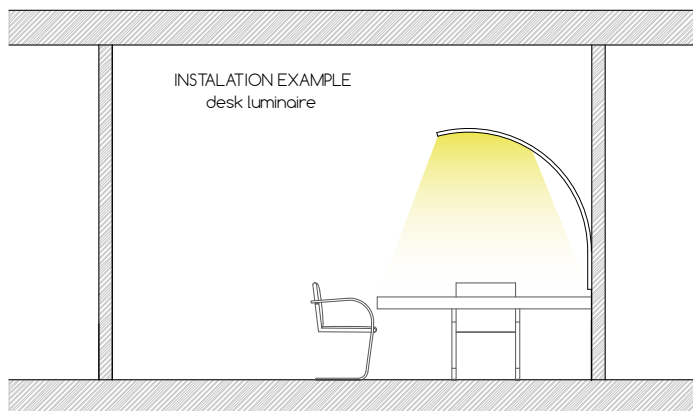

31 arco R1000

qbo

COD.	DESC.
31ARCO04279002.R1000	31 ARCO LUMINAIRE 4W 2700K RA90 BRASS R1000MM
31ARCO04279002D.R1000	31 ARCO LUMINAIRE 4W 2700K RA90 BRASS DALI R1000MM
31ARCO04279020.R1000	31 ARCO LUMINAIRE 4W 2700K RA90 CORTEN STEEL R1000MM
31ARCO04279020D.R1000	31 ARCO LUMINAIRE 4W 2700K RA90 CORTEN STEEL DALI R1000MM
31ARCO04279021.R1000	31 ARCO LUMINAIRE 4W 2700K RA90 GUNMETAL R1000MM
31ARCO04279021D.R1000	31 ARCO LUMINAIRE 4W 2700K RA90 GUNMETAL DALI R1000MM

Diferentes acabados disponibles bajo pedido
Other finishes available on request