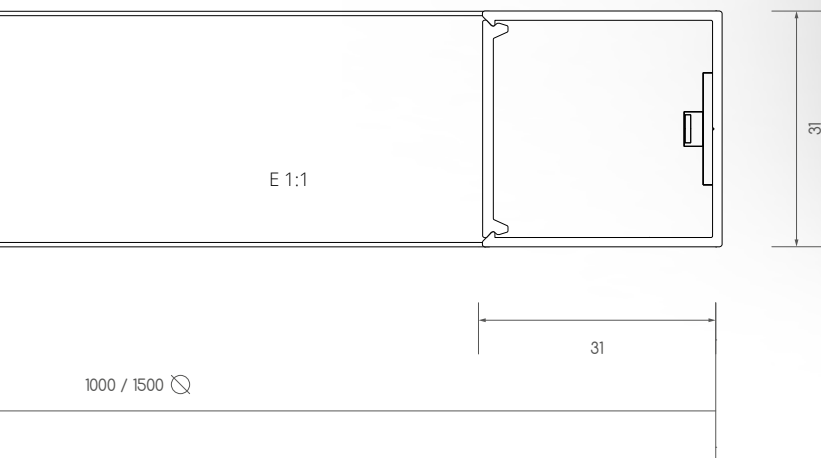

qbo
p31x31

qbo

qbo

·p31x31 CIRCULAR LUMINAIRE

qbo

Luminaria circular para montaje suspendido o en superficie, compuesta por: Perfil de aluminio extruido con acabado anodizado de 20 micras, difusor mate plano con tira de led para emisión indirecta (CRI 80) y equipo clase II. Disponible en versión dali.

Circular luminaire to be installed suspended or surface, composed by: 20 micron anodized extruded aluminium profile, diffuser flat frosted with ledstrip for indirect light emission (CRI 80) as well as class II driver. Dali version available.

p31x31 CIRCULAR LUMINAIRE

qbo

SUSPENDIDA / *SUSPENDED*

COD.	DESC.
QBOP31X31SCY278010	PROFILE 31X31 circular suspended 60,5W 2700K Ra80 5153lm IP20 1000mm
QBOP31X31SCY278015	PROFILE 31X31 circular suspended 91W 2700K Ra80 8260lm IP20 1500mm
QBOP31X31SCY2780D10	PROFILE 31X31 circular suspended 60,5W 2700K Ra80 5153lm IP20 1000mm dali
QBOP31X31SCY2780D15	PROFILE 31X31 circular suspended 91W 2700K Ra80 8260lm IP20 1500mm dali