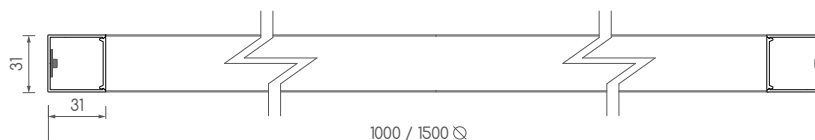

qbo
p31x31

qbo

qbo

·p31x31 CIRCULAR LUMINAIRE

qbo

Luminaria circular para montaje suspendido o en superficie, compuesta por: Perfil de aluminio extruido con acabado anodizado de 20 micras, difusor mate plano con tira de led para emisión indirecta (CRI 80) y equipo clase II. Disponible en versión dali.

Circular luminaire to be installed suspended or surface, composed by: 20 micron anodized extruded aluminium profile, diffuser flat frosted with ledstrip for indirect light emission (CRI 80) as well as class II driver. Dali version available.

p31x31 CIRCULAR LUMINAIRE

qbo

SUSPENDIDA / *SUSPENDED*

COD.	DESC.
QBOP31X31SCY278010	PROFILE 31X31 circular suspended 60,5W 2700K Ra80 5153lm IP20 1000mm
QBOP31X31SCY278015	PROFILE 31X31 circular suspended 91W 2700K Ra80 8260lm IP20 1500mm
QBOP31X31SCY2780D10	PROFILE 31X31 circular suspended 60,5W 2700K Ra80 5153lm IP20 1000mm dali
QBOP31X31SCY2780D15	PROFILE 31X31 circular suspended 91W 2700K Ra80 8260lm IP20 1500mm dali