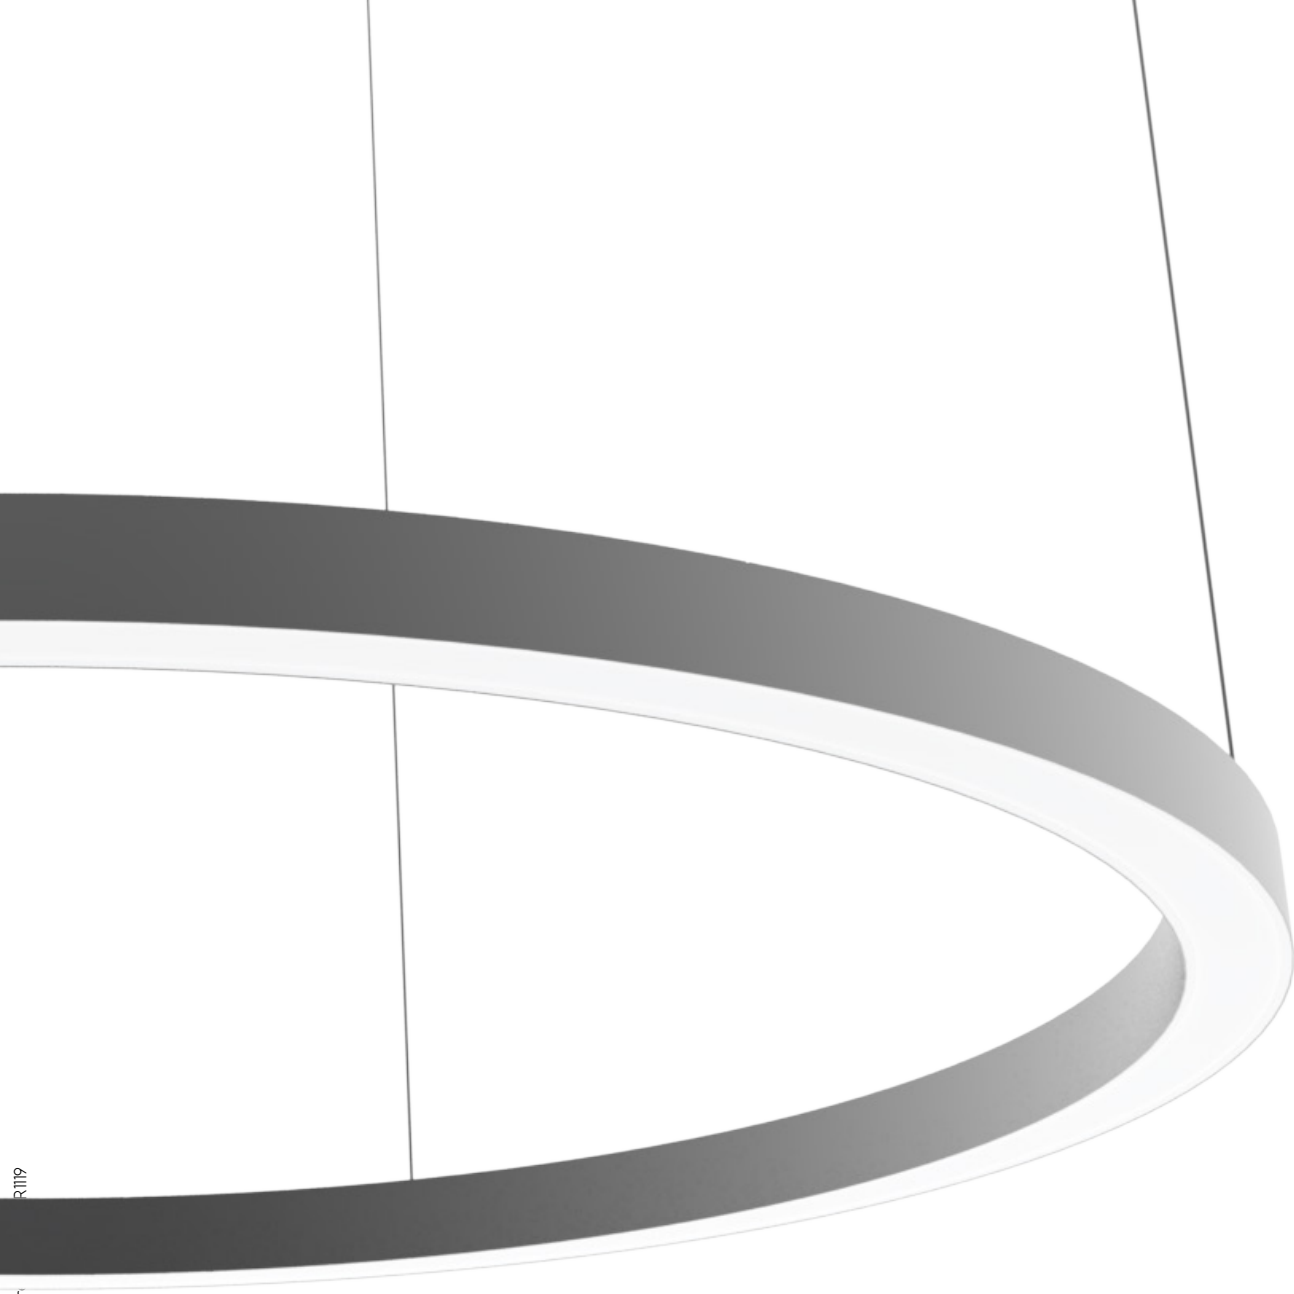

qbo
p31x31

qbo

qbo

·p31x31 CIRCULAR LUMINAIRE

qbo

Luminaria circular para montaje suspendido o en superficie, compuesta por: Perfil de aluminio extruido con acabado anodizado de 20 micras, difusor mate plano con tira de led para emisión indirecta (CRI 80) y equipo clase II. Disponible en versión dali.

Circular luminaire to be installed suspended or surface, composed by: 20 micron anodized extruded aluminium profile, diffuser flat frosted with ledstrip for indirect light emission (CRI 80) as well as class II driver. Dali version available.

p31x31 CIRCULAR LUMINAIRE

qbo

SUSPENDIDA / *SUSPENDED*

COD.	DESC.
QBOP31X31SCY278010	PROFILE 31X31 circular suspended 60,5W 2700K Ra80 5153lm IP20 1000mm
QBOP31X31SCY278015	PROFILE 31X31 circular suspended 91W 2700K Ra80 8260lm IP20 1500mm
QBOP31X31SCY2780D10	PROFILE 31X31 circular suspended 60,5W 2700K Ra80 5153lm IP20 1000mm dali
QBOP31X31SCY2780D15	PROFILE 31X31 circular suspended 91W 2700K Ra80 8260lm IP20 1500mm dali

SUPERFICIE / *SURFACE*

COD.	DESC.
QBOP31X31SC278010	PROFILE 31X31 circular surface 60,5W 2700K Ra80 5153lm IP20 1000mm
QBOP31X31SC278015	PROFILE 31X31 circular surface 91W 2700K Ra80 8260lm IP20 1500mm
QBOP31X31SC2780D10	PROFILE 31X31 circular surface 60,5W 2700K Ra80 5153lm IP20 1000mm dali
QBOP31X31SC2780D15	PROFILE 31X31 circular surface 91W 2700K Ra80 8260lm IP20 1500mm dali