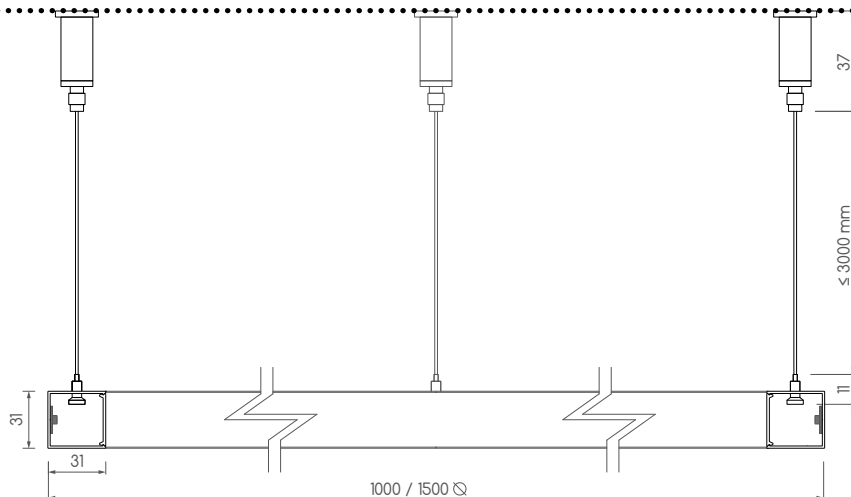

qbo
p31x31

qbo

qbo

·p31x31 CIRCULAR LUMINAIRE

qbo

Luminaria circular para montaje suspendido o en superficie, compuesta por: Perfil de aluminio extruido con acabado anodizado de 20 micras, difusor mate plano con tira de led para emisión indirecta (CRI 80) y equipo clase II. Disponible en versión dali.

Circular luminaire to be installed suspended or surface, composed by: 20 micron anodized extruded aluminium profile, diffuser flat frosted with ledstrip for indirect light emission (CRI 80) as well as class II driver. Dali version available.

p31x31 CIRCULAR LUMINAIRE

qbo

SUSPENDIDA / *SUSPENDED*

COD.	DESC.
QBOP31X31SCY278010	PROFILE 31X31 circular suspended 60,5W 2700K Ra80 5153lm IP20 1000mm
QBOP31X31SCY278015	PROFILE 31X31 circular suspended 91W 2700K Ra80 8260lm IP20 1500mm
QBOP31X31SCY2780D10	PROFILE 31X31 circular suspended 60,5W 2700K Ra80 5153lm IP20 1000mm dali
QBOP31X31SCY2780D15	PROFILE 31X31 circular suspended 91W 2700K Ra80 8260lm IP20 1500mm dali