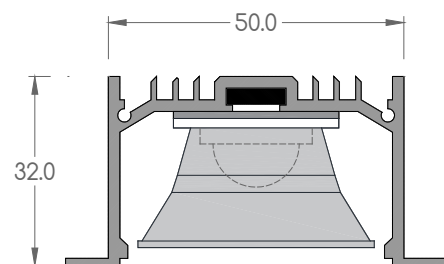

*Linear plate included for recessed installation

reference builder

PROFILE	TYPE	MODULE	INSTALL	C. TEMP	CRI	BEAM	DIMING
PGT3 (profile)	SPT (luminaire)	4 (4 LED)	F (frame)	27 (2700K)	90 (CRI>90)	50 (50°)	- (on/off)
		7 (7 LED)		30 (3000K)			D (dali)
		14 (14 LED)	TS (trimless)	40 (4000K)		80 (80°)	tuneable white
		28 (28 LED)	tuneable white	2765 (2700 - 6500K)		TW (tuneable white)	

Other color temperatures, IP rating and finishes available under request
Different distance available under request.

Order example:

PGT3 SPT 7 S 30 90 50 D

Profile GT3 spot7 surface 3000K CRI90 50° dali.

tuneable white	tuneable white
SPT 4: 6,7 / 3,9 W & 150 mm	SPT 7: 11,8 / 5,9 W & 290 mm
SPT 14: 23,6 / 11,8 W & 570 mm	SPT 28: 47,2 / 23,6 W & 1130 mm

-Spot GT3 Frame:

-Spot GT3 trimless: