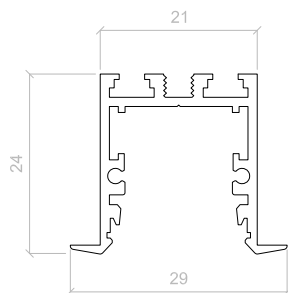

profile 21x21^E

RANGE	PROFILE 21X21
REF.	QBOP21X21-
TYPE	RECESSED PROFILE
DIMENSIONS	21 x 21 x 3000 mm
WEIGHT	1,15 kg
MATERIAL	ALUMINIUM
ALLOY	6063
RESISTANCE	T5
ANODIZE	20µm
FINISH	ALUMINIUM

*Diferentes acabados y opciones de protección IP disponibles bajo pedido
Other finishes and IP ratings available on request

*Compatible con todas las potencias y medidas de tiras de LED qbo Flexy
Compatible with all power and measures of qbo Flexy LED strips

*Todos los perfiles qbo se extruyen a partir de la aleación 6063 de aluminio reciclado de segunda fusión.
All qbo profiles are extruded from 6063 recycled aluminum alloy, at least second fusion.

CODE	DESCRIPTION
QBOP21X21E	PROFILE 21x21 recessed 3000mm
QBOP21X21DSE	PROFILE 21x21 diffuser surface/recessed 3000mm
QBOP21X21HS	PROFILE 21x21 heat sink single 3000mm
QBOP21X21TE	PROFILE 21x21 end caps recessed (2 units)
QBOP21X21G	PROFILE 21x21 spring recessed (1 unit)

profile 21x21^{acc}

CODE	DESCRIPTION
QBOP21X21HD	PROFILE 21x21 heat sink double asymmetric 3000mm
QBOP21X21HG	PROFILE 21x21 heat sink fissure 3000mm
QBOP01UL	PROFILE 01 6x1mm linear union (2 units)
QBOP01UAE	PROFILE 01 6x1mm angular union (2 units)
QBOP01UAP	PROFILE 01 6x1mm angular union flat (2 units)
QBOP21X21M	PROFILE 21X21 spring recessed one side (1 UNIT)