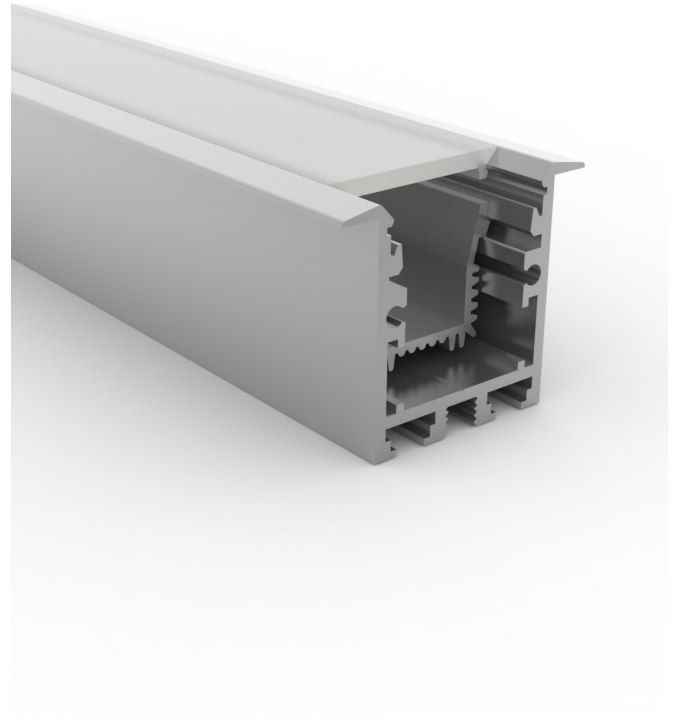

profile 21x21^E

RANGE	PROFILE 21X21
REF.	QBOP21X21-
TYPE	RECESSED PROFILE
DIMENSIONS	21 x 21 x 3000 mm
WEIGHT	1,15 kg
MATERIAL	ALUMINIUM
ALLOY	6063
RESISTANCE	T5
ANODIZE	20µm
FINISH	ALUMINIUM

*Diferentes acabados y opciones de protección IP disponibles bajo pedido
Other finishes and IP ratings available on request

*Compatible con todas las potencias y medidas de tiras de LED qbo Flexy
Compatible with all power and measures of qbo Flexy LED strips

*Todos los perfiles qbo se extruyen a partir de la aleación 6063 de aluminio reciclado de segunda fusión.
All qbo profiles are extruded from 6063 recycled aluminum alloy, at least second fusion.

CODE	DESCRIPTION
QBOP21X21E	PROFILE 21x21 recessed 3000mm
QBOP21X21DSE	PROFILE 21x21 diffuser surface/recessed 3000mm
QBOP21X21HS	PROFILE 21x21 heat sink single 3000mm
QBOP21X21TE	PROFILE 21x21 end caps recessed (2 units)
QBOP21X21G	PROFILE 21x21 spring recessed (1 unit)

profile 21x21^{acc}

CODE	DESCRIPTION
QBOP21X21HD	PROFILE 21x21 heat sink double asymmetric 3000mm
QBOP21X21HG	PROFILE 21x21 heat sink fissure 3000mm
QBOP01UL	PROFILE 01 6x1mm linear union (2 units)
QBOP01UAE	PROFILE 01 6x1mm angular union (2 units)
QBOP01UAP	PROFILE 01 6x1mm angular union flat (2 units)
QBOP21X21M	PROFILE 21X21 spring recessed one side (1 UNIT)