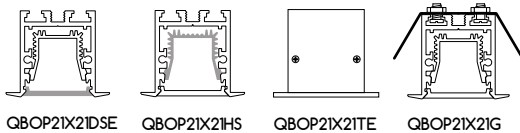

profile 21x21^E

RANGE	PROFILE 21X21
REF.	QBOP21X21-
TYPE	RECESSED PROFILE
DIMENSIONS	21 x 21 x 3000 mm
WEIGHT	1,15 kg
MATERIAL	ALUMINIUM
ALLOY	6063
RESISTANCE	T5
ANODIZE	20µm
FINISH	ALUMINIUM

*Diferentes acabados y opciones de protección IP disponibles bajo pedido
Other finishes and IP ratings available on request

*Compatible con todas las potencias y medidas de tiras de LED qbo Flexy
Compatible with all power and measures of qbo Flexy LED strips

*Todos los perfiles qbo se extruyen a partir de la aleación 6063 de aluminio reciclado de segunda fusión.
All qbo profiles are extruded from 6063 recycled aluminum alloy, at least second fusion.

CODE	DESCRIPTION
QBOP21X21E	PROFILE 21x21 recessed 3000mm
QBOP21X21DSE	PROFILE 21x21 diffuser surface/recessed 3000mm
QBOP21X21HS	PROFILE 21x21 heat sink single 3000mm
QBOP21X21TE	PROFILE 21x21 end caps recessed (2 units)
QBOP21X21G	PROFILE 21x21 spring recessed (1 unit)

profile 21x21^{acc}

CODE	DESCRIPTION
QBOP21X21HD	PROFILE 21x21 heat sink double asymmetric 3000mm
QBOP21X21HG	PROFILE 21x21 heat sink fissure 3000mm
QBOP01UL	PROFILE 01 6x1mm linear union (2 units)
QBOP01UAE	PROFILE 01 6x1mm angular union (2 units)
QBOP01UAP	PROFILE 01 6x1mm angular union flat (2 units)
QBOP21X21M	PROFILE 21X21 spring recessed one side (1 UNIT)