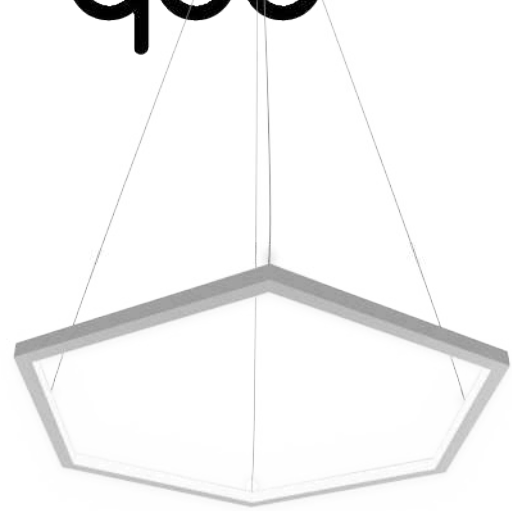

Data sheet

www.qboiluminacion.com

qbo

interior lighting Luxha HexOne

RANGE	HexOne
REF.	HEXONE-
TYPE	Suspended luminaire
DIMENSIONS (custom-made possibility)	840 x 840 x 1680 mm
MATERIAL	ALUMINIUM
FINISH	WHITE / BLACK / ALUMINIUM / COPPER
INSTALLATION	SURFACE
FEEDER KIT	INCLUDED
DIMMABLE	YES
POWER	18W
SERVICE LIFE	50.000 HOURS
WARRANTY	5 years
IP RATING	IP20
OPERATING TEMPERATURE	-25°C to +55°C
LIGHTING DISTRIBUTION	DIRECT
COLOR TEMPERATURE	2700K / 3000K / 4000K / 6500K
CRI	90
LIGHTING FLUX	2574-2850 lm
LUMINOUS EFFICACY	143-158,3 lm/w
OPENING DEGREES	140°

* Driver included

reference builder

TYPE	PROFILE	POWER	INSTALL	C. TEMP	CRI	FINISH	DIMING	POLYGON SIDE	LIGHTING
HEXONE (profile)	31 (31x31mm)	18 (18 W/m)	S (surface)	27 (2700K)	80 (CRI>80)	01 (anodized aluminium)	- (on/off)	.840 (840mm)	IN (interior)
				30 (3000K)	90 (CRI>90)	00L (white)			UP (up)
	2+1* (80x30mm)	Y (suspended)	40 (4000K)	90 (CRI>90)	02L (pale gold)	D (dali)	.xxx (custom)	EX (Exterior)	
					22L (copper)			DN (Down)	
					01L (silver)				

Order example:

HEXONE 31 18 Y 40 90 01L D .200
HexCombi with 31 profile 18W suspended 4000K CRI90 silver finish DALI 200 mm hexagon side