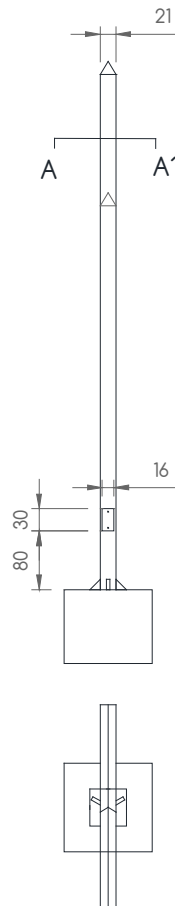

balta 2

by Patxi Mangado

RANGE	QBO BALTA
REF.	QBOBALTALED
TYPE	RAIL LED PROJECTOR
DIMENSIONS	7000 x 279 x 71 mm
MATERIAL	ACERO GALVANIZADO
VOLTAGE	240 V
FREQUENCY	60 Hz
FEEDER KIT	2100 mA
DIMMABLE	BAJO PEDIDO
POWER	123,0 W
SERVICE LIFE	> 100.000 HRS
IP RATING	IP67
OPERATING TEMPERATURE	25° C
LAMP HOLDER	YES
LIGHTING DISTRIBUTION	DIRECT
COLOR TEMPERATURE	3000K / 4000K / 5700K
CRI	80
MACADAM ELLIPSE	4
LIGHTING FLUX	16540 lm / 17415 lm / 17525 lm
LUMINOUS EFFICACY	134.5 lm/w / 141.6 lm/w / 142.5 lm/w
OPENING DEGREES	150 °
LENS ASIMETRICS	YES

E: 1:100