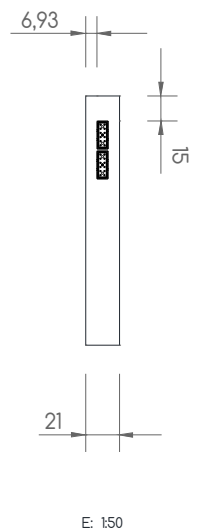

balta 2

by Patxi Mangado

RANGE	QBO BALTA
REF.	QBOBALTALED
TYPE	RAIL LED PROJECTOR
DIMENSIONS	7000 x 279 x 71 mm
MATERIAL	ACERO GALVANIZADO
VOLTAGE	240 V
FREQUENCY	60 Hz
FEEDER KIT	2100 mA
DIMMABLE	BAJO PEDIDO
POWER	123,0 W
SERVICE LIFE	> 100.000 HRS
IP RATING	IP67
OPERATING TEMPERATURE	25° C
LAMP HOLDER	YES
LIGHTING DISTRIBUTION	DIRECT
COLOR TEMPERATURE	3000K / 4000K / 5700K
CRI	80
MACADAM ELLIPSE	4
LIGHTING FLUX	16540 lm / 17415 lm / 17525 lm
LUMINOUS EFFICACY	134.5 lm/w / 141.6 lm/w / 142.5 lm/w
OPENING DEGREES	150 °
LENS ASIMETRICS	YES

E: 1:100