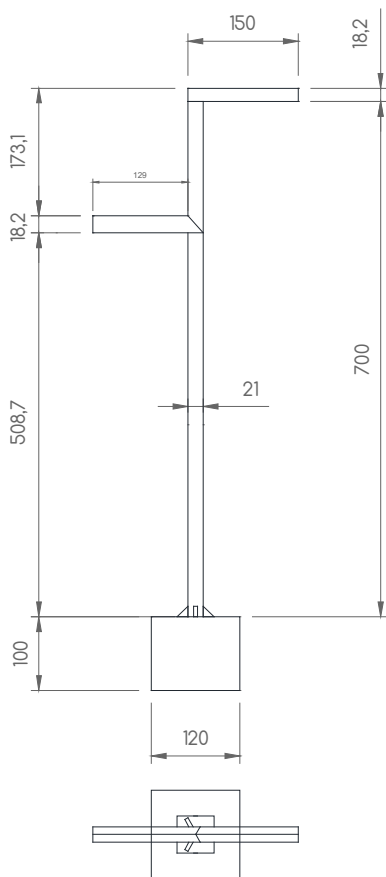

balta 2

by Patxi Mangado

RANGE	QBO BALTA
REF.	QBOBALTALED
TYPE	RAIL LED PROJECTOR
DIMENSIONS	7000 x 279 x 71 mm
MATERIAL	ACERO GALVANIZADO
VOLTAGE	240 V
FREQUENCY	60 Hz
FEEDER KIT	2100 mA
DIMMABLE	BAJO PEDIDO
POWER	123,0 W
SERVICE LIFE	> 100.000 HRS
IP RATING	IP67
OPERATING TEMPERATURE	25° C
LAMP HOLDER	YES
LIGHTING DISTRIBUTION	DIRECT
COLOR TEMPERATURE	3000K / 4000K / 5700K
CRI	80
MACADAM ELLIPSE	4
LIGHTING FLUX	16540 lm / 17415 lm / 17525 lm
LUMINOUS EFFICACY	134.5 lm/w / 141.6 lm/w / 142.5 lm/w
OPENING DEGREES	150 °
LENS ASIMETRICS	YES

E: 1:100